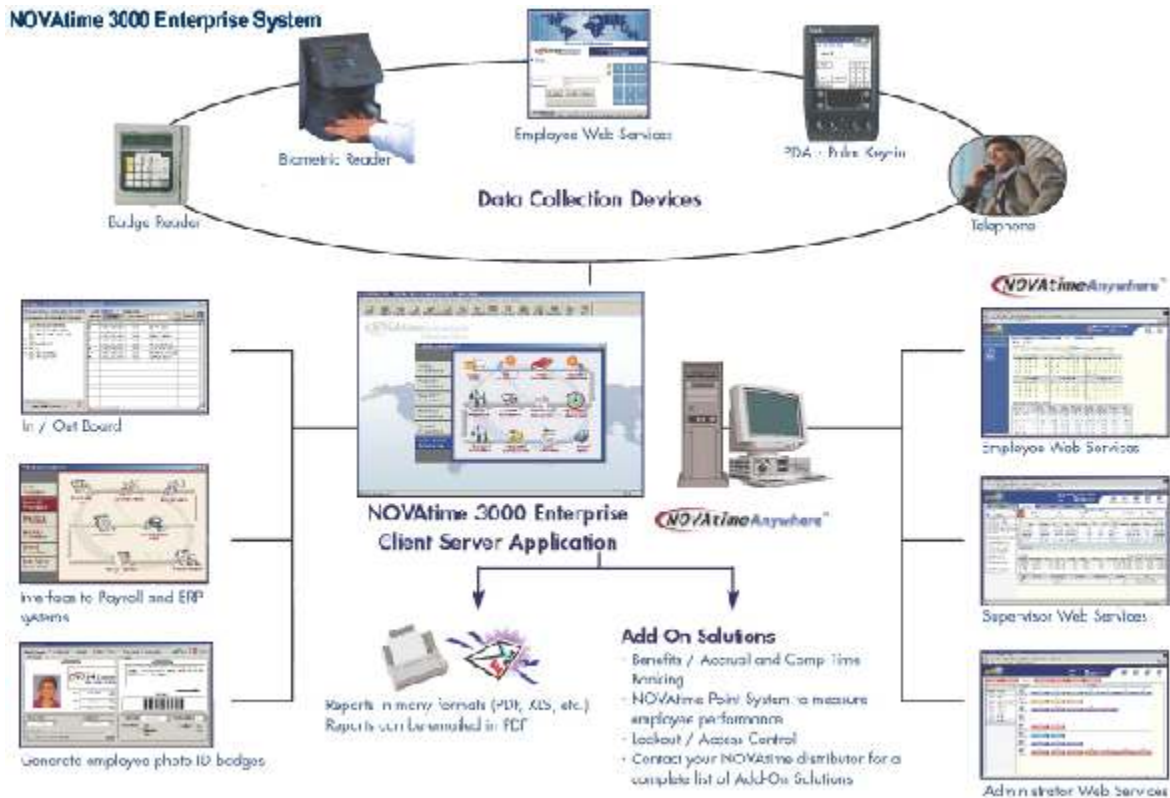

NOVAtime 3000 Enterprise Edition

NOVAtime

The Complete Time and Attendance / Workforce Solution for Companies of All Sizes

NOVAtime 3000 Enterprise Edition is the best-valued and comprehensive time and attendance / labor costing system in the market today! It includes two major components: NOVAtime 3000 Client Server Application (accessible from your desktop) and NOVAtimeAnywhere™ (accessible through web browsers). NOVAtimeAnywhere™ includes Employee Web Services, Supervisor Web Services, and Administrator Web Services. It is an optional web browser user interface that is equipped with an advanced yet intuitive interface via dynamic web environments, configurable screens, spreadsheet-like entry, and much more.

- Scalability... Whether you have less than 100 employees or more than 100,000 employees
- Integration... Employees punch in Los Angeles Supervisors approve and review timesheets in Miami, Payroll is processed in New York, Reports are printed in Cincinnati.
- Seamless Deployment... Easily installed and distributed. It's easy to support changes and to facilitate access, whether your organization is centralized or has many remote locations.

Unleash Your Computing Power with NOVAtime 3000... Whether entering information or printing reports, it's at your fingertips anywhere in the world when you need it!